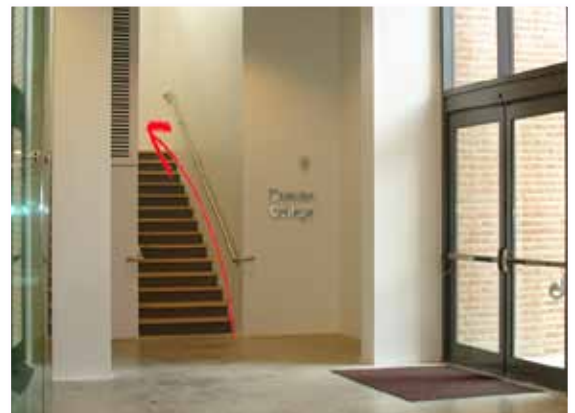

Directions to:

Duncan College Private Dining Room (PDR)

From Mudd, Herman Brown, or the Engineering Quad,

walk straight through the north end of Abercrombie Lab, keep walking straight, passing the masters house on the left, then turn right into the double glass doors in the Duncan and McMurtry Colleges Servery. Go up the stairs on your right, and Duncan's PDR is straight ahead.

From the other North Colleges, Huff House, etc.,

walk into the Duncan and McMurtry Colleges Servery, around the glass walls on the Duncan side, and to the stairs on the west side (Abercrombie Lab side). Go up the stairs and the PDR is straight ahead.