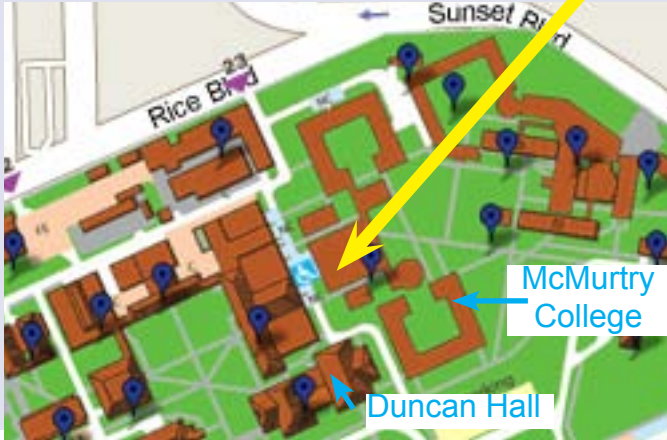

Directions to:
McMurtry College
Private Dining Room (PDR)

START

1. Enter Duncan and McMurry Servery.

END

2. Walk to the McMurry side stairs.

4. Turn left.

3. Climb steps.