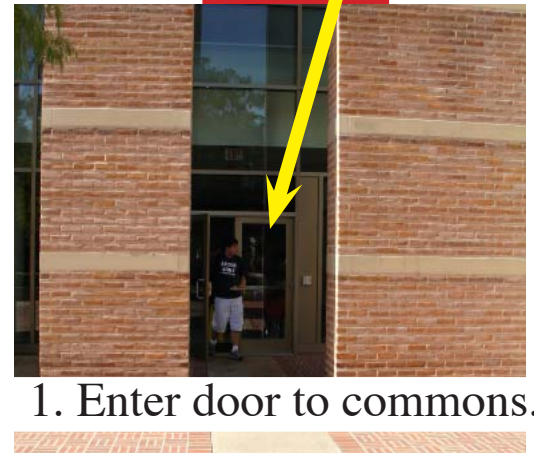

Directions to:  
Hanszen College, *room 207*

END

4. Turn left to find room 207.

3. Take elevator to  
2nd floor.

2. Go down hallway  
towards servery.

START

1. Enter door to commons.