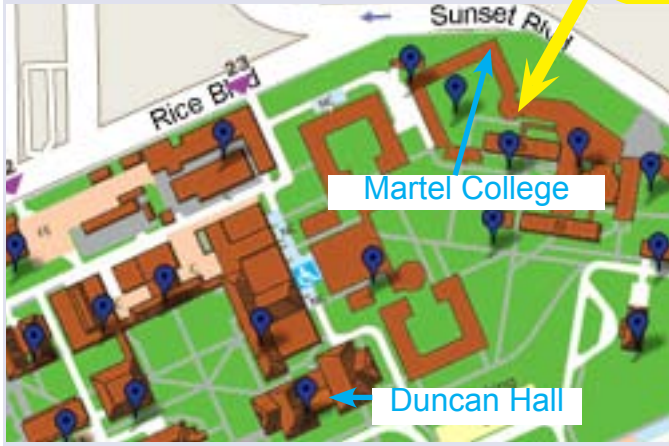

Directions to:  
Martel College  
Private Dining Room (PDR)  
room 234

START

1. Enter door and walk along right hallway until reach commons.

3. Room 234 is at the top of stairs.

2. Turn left and go upstairs.